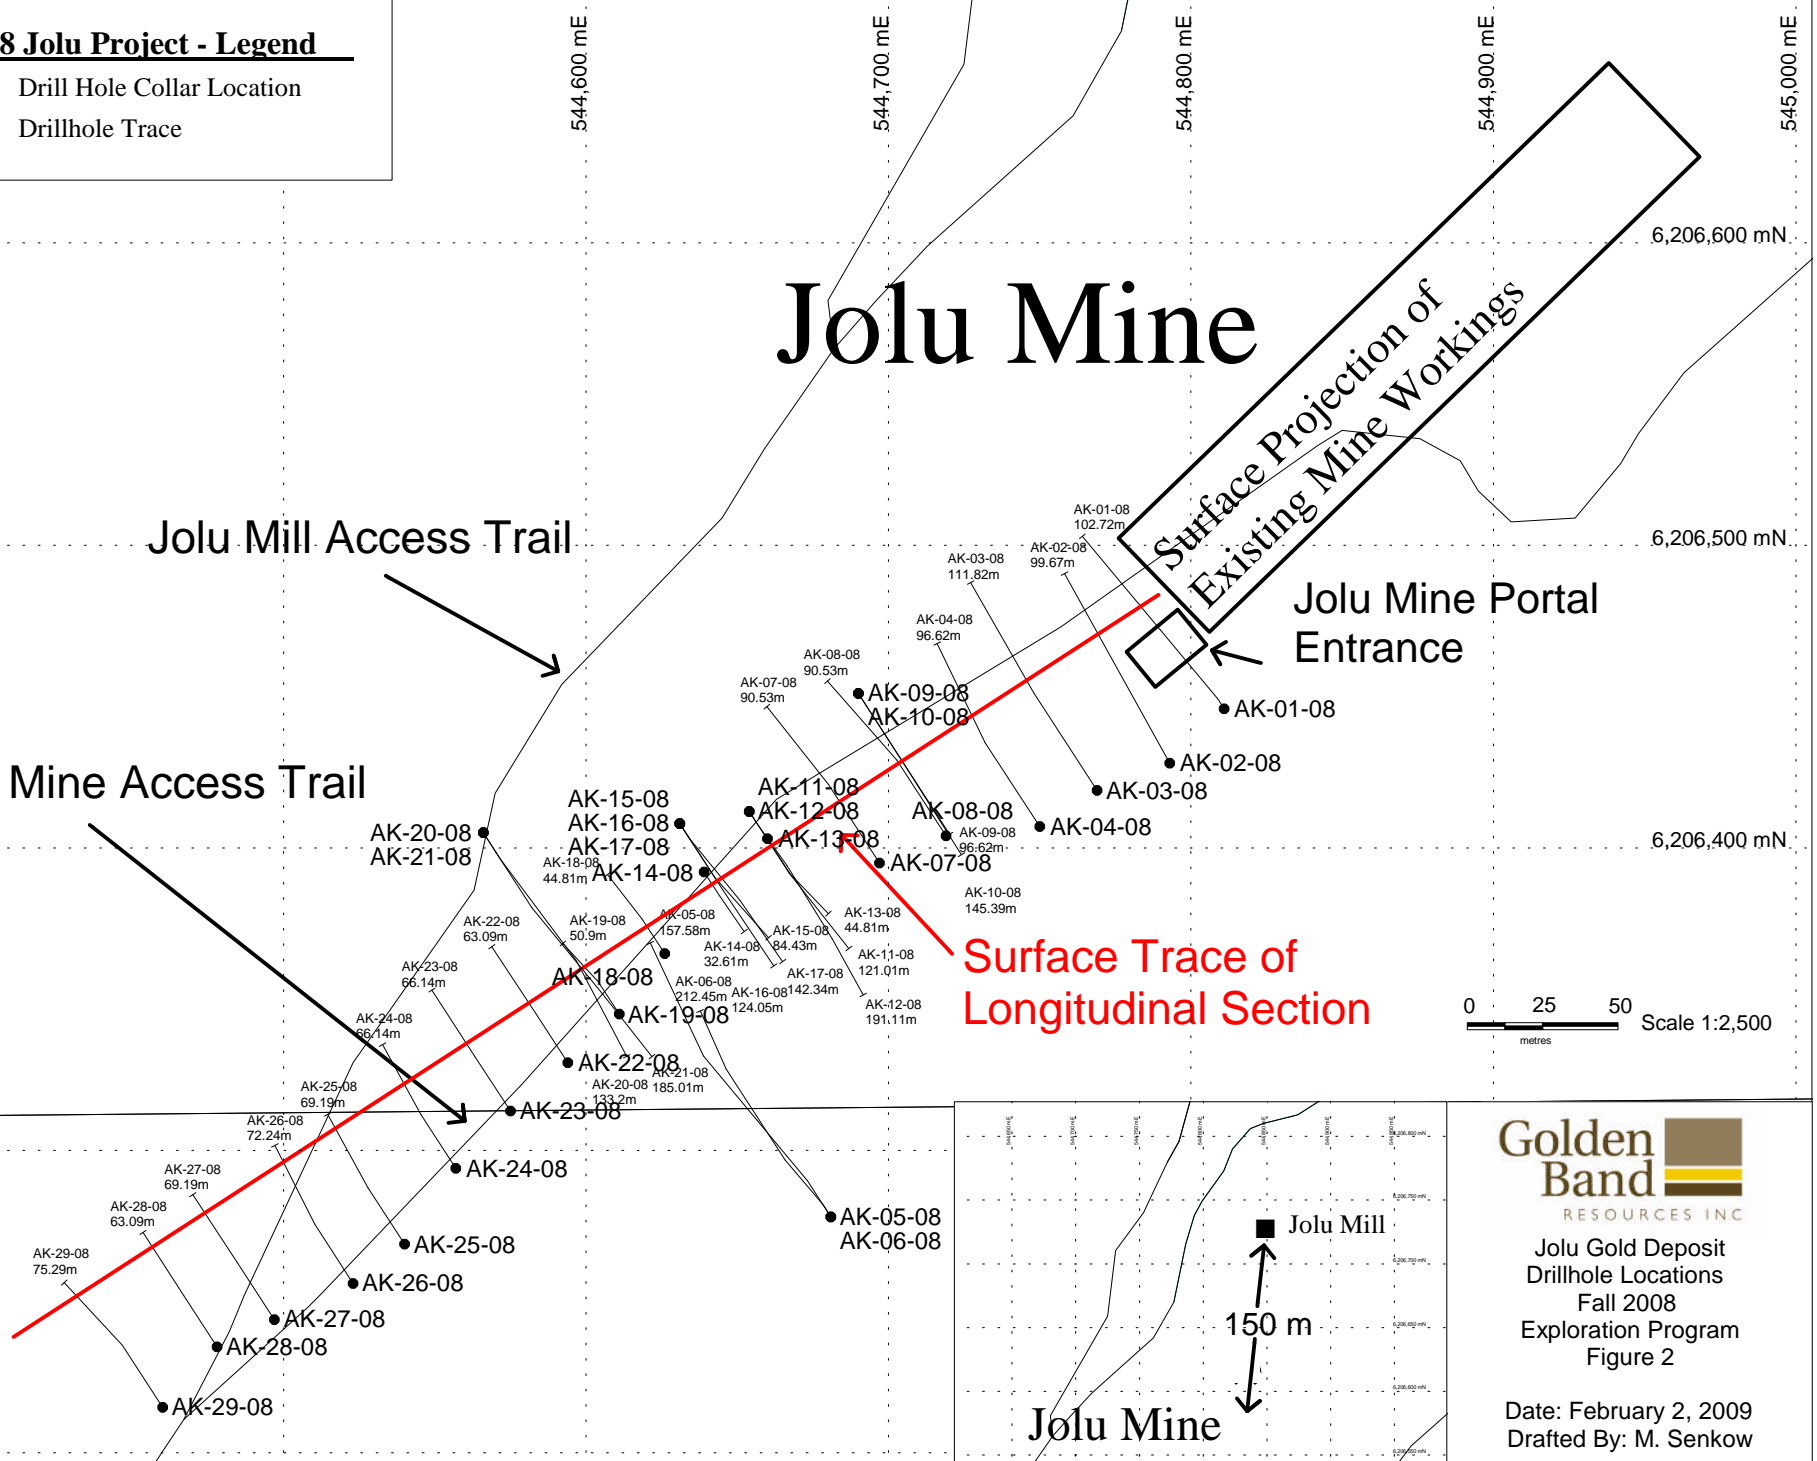

**Fall 2008 Jolu Project - Legend**

- Drill Hole Collar Location
- Drillhole Trace

# Jolu Mine

Surface Projection of Existing Mine Workings

Jolu Mine Portal Entrance

Surface Trace of Longitudinal Section

Jolu Mill Access Trail

Jolu Mine Access Trail

Jolu Gold Deposit  
Drillhole Locations  
Fall 2008  
Exploration Program  
Figure 2