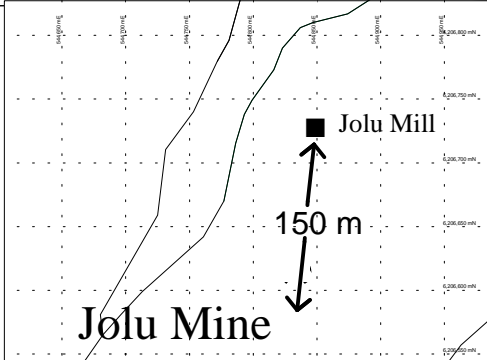

# Jolu Mine

Surface Projection of Existing Mine Workings

Jolu Mine Portal Entrance

Surface Trace of Longitudinal Section

Jolu Mill Access Trail

Jolu Mine Access Trail

Jolu Gold Deposit  
Drillhole Locations  
Fall 2008  
Exploration Program  
Figure 2