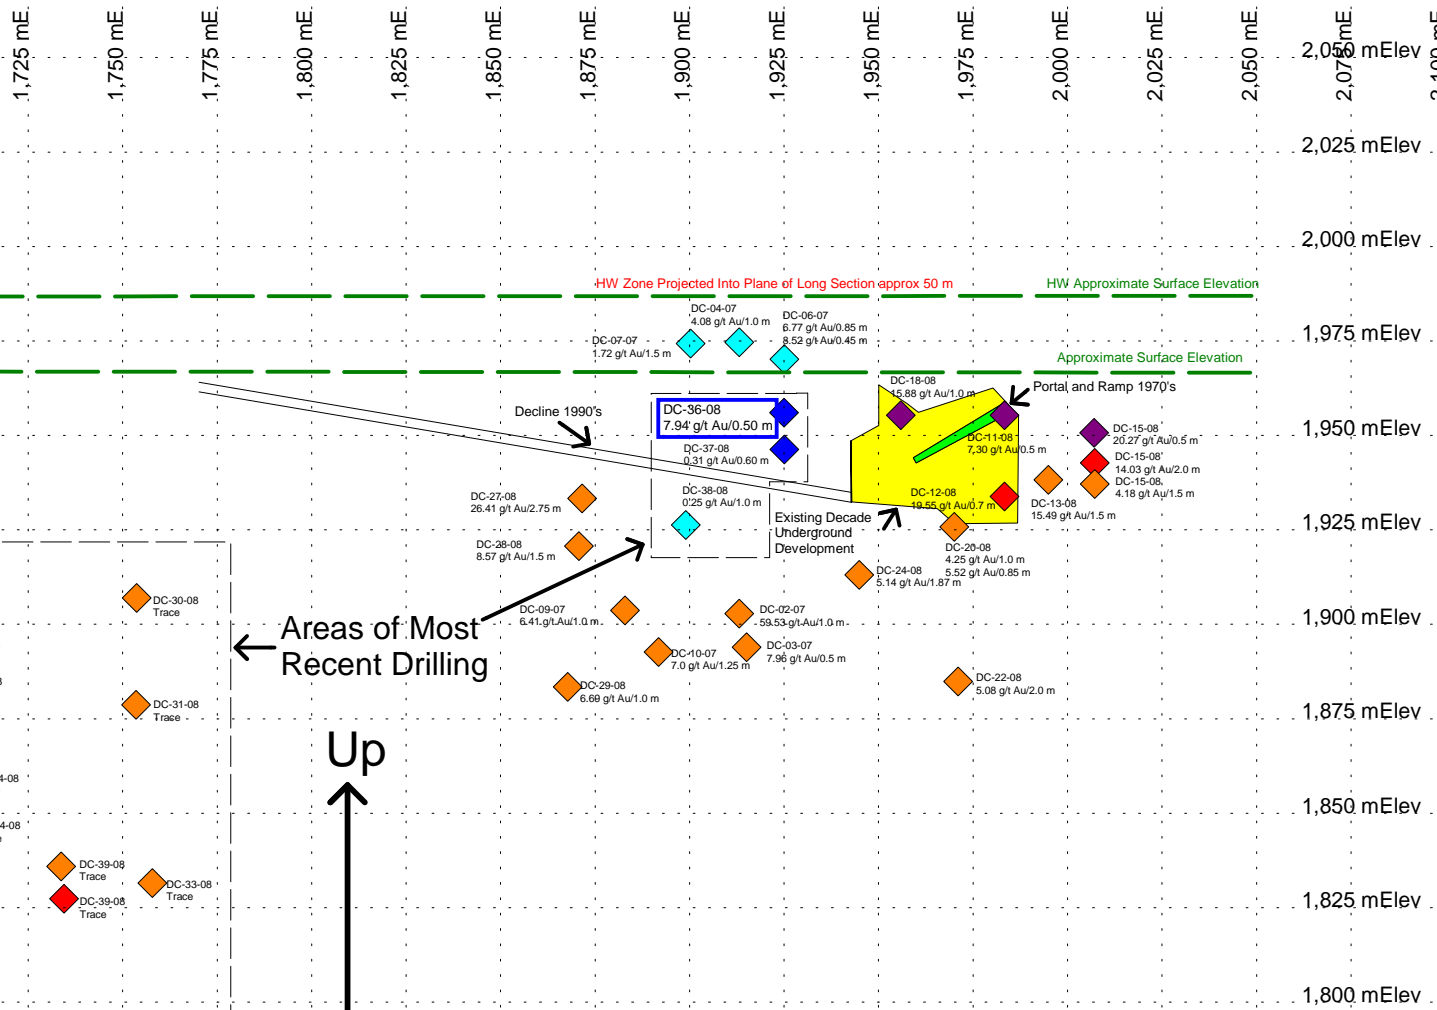

# Legend

- ◆ Decade Zone Pierce Point
- ◆ Roberts Zone Pierce Point
- ◆ North Zone Pierce Point
- ◆ HW Zone Pierce Point
- ◆ HW2 Zone Pierce Point

Decade Gold Deposit  
 Longitudinal Section  
 Facing North  
 Fall 2008 Drill Program  
 Significant Drillhole Pierce Points  
 Figure 3

Date: February 2, 2009  
 Drafted By: M. Senkows